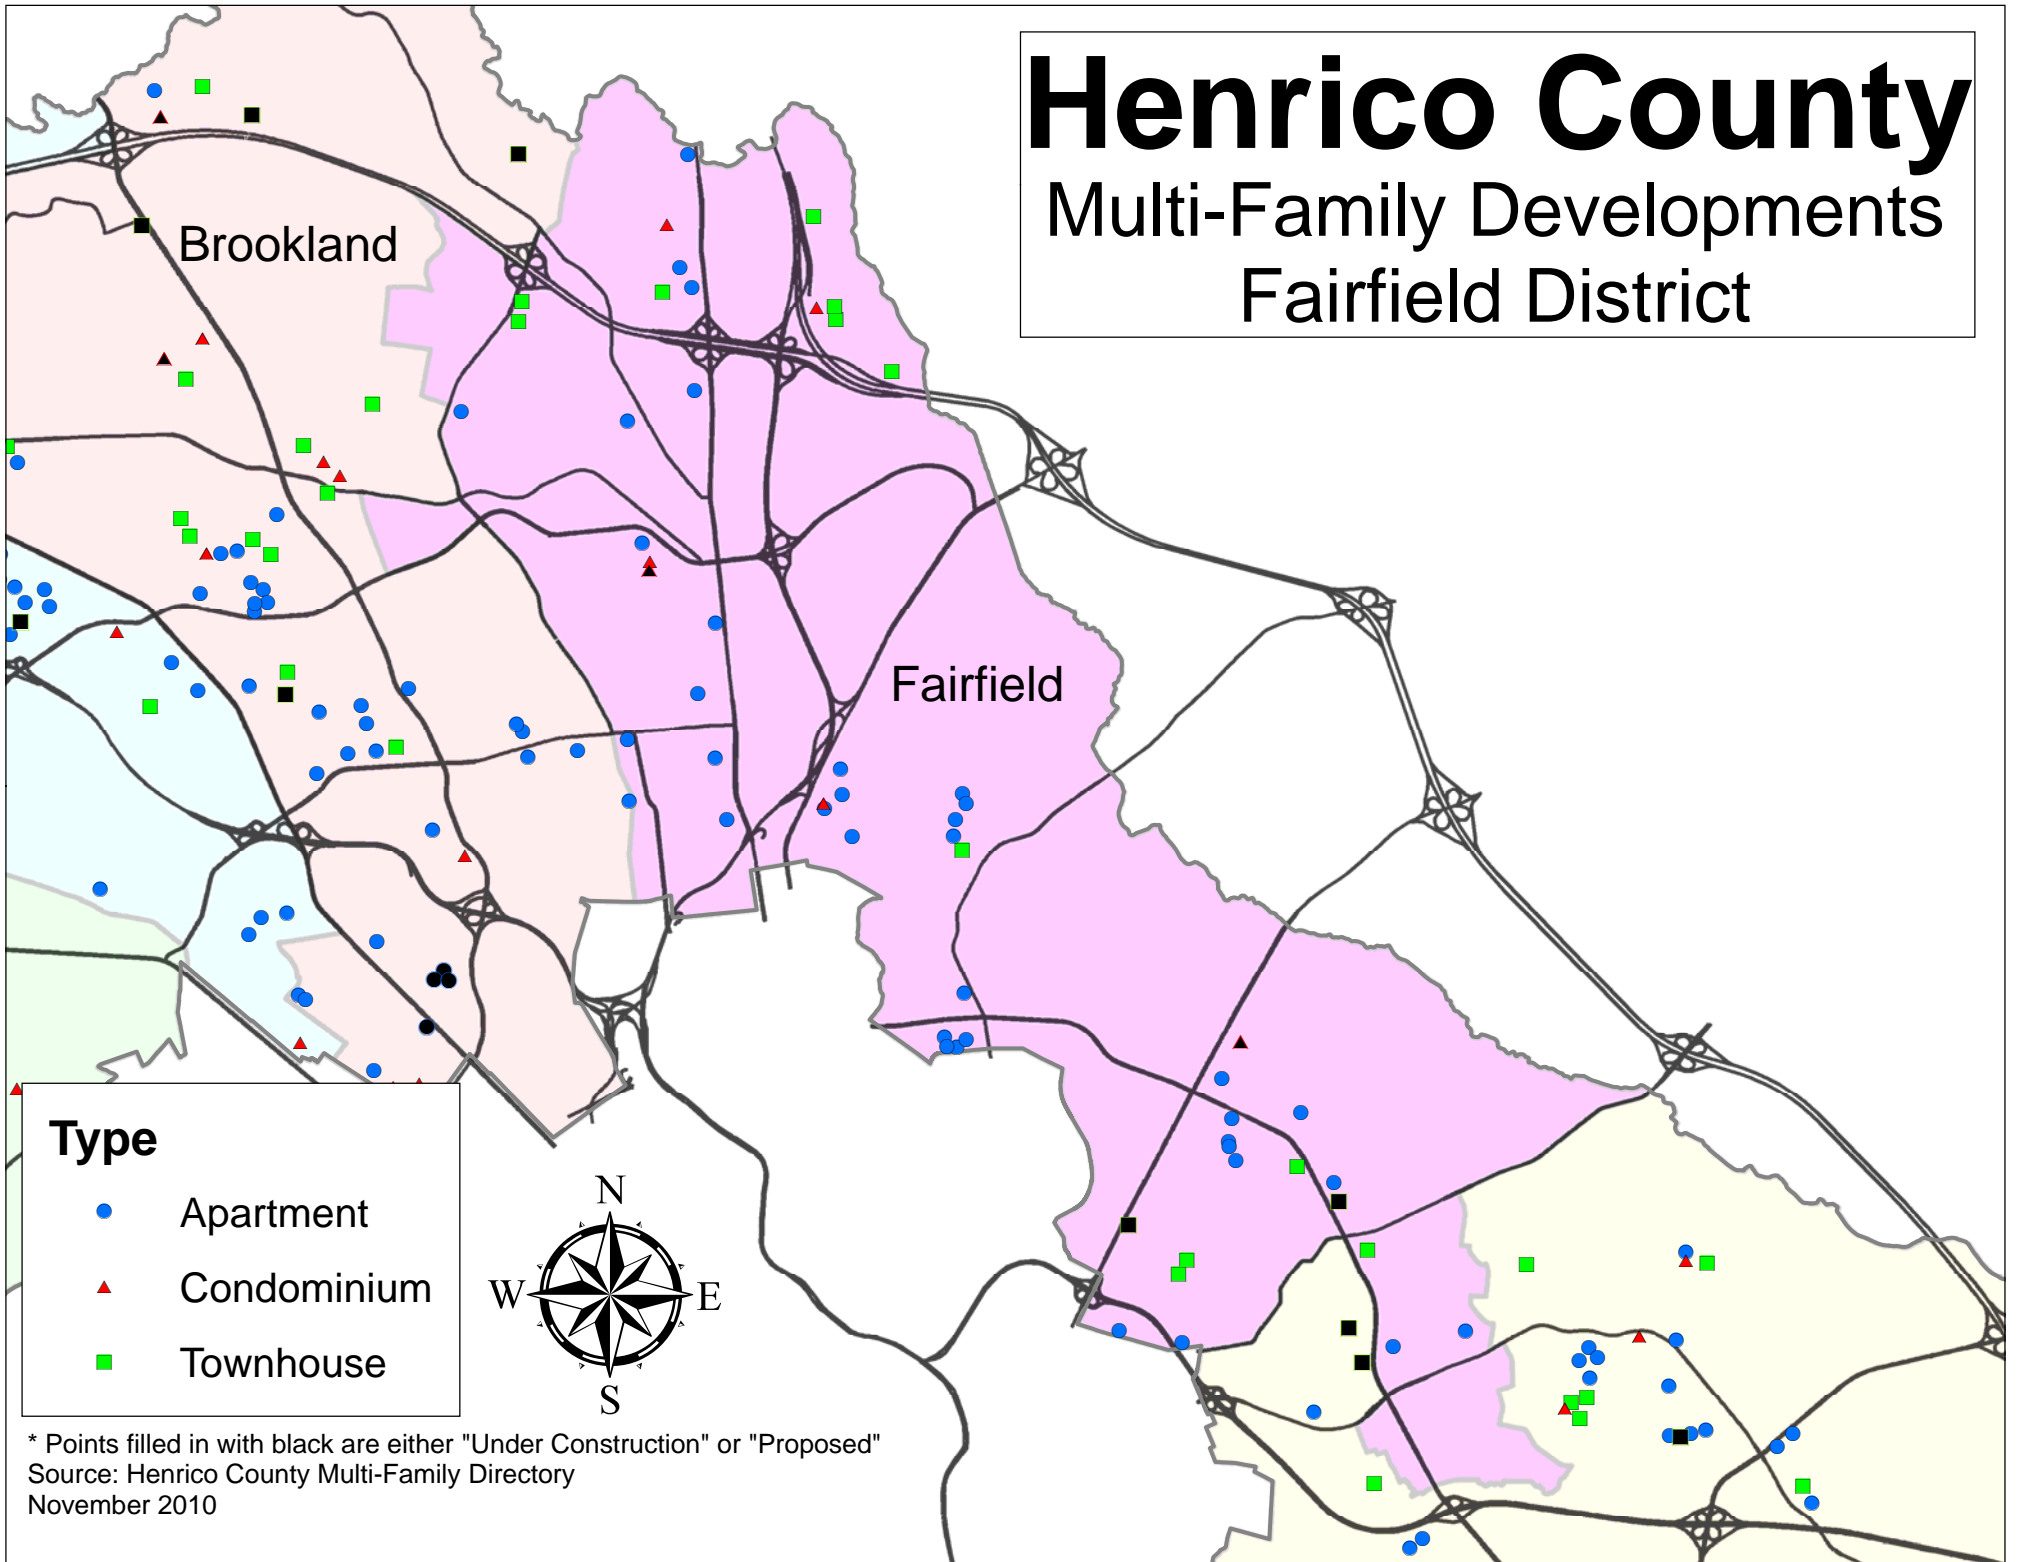

Henrico County

Multi-Family Developments

Fairfield District

Type

- Apartment
- ▲ Condominium
- Townhouse

* Points filled in with black are either "Under Construction" or "Proposed"
Source: Henrico County Multi-Family Directory
November 2010